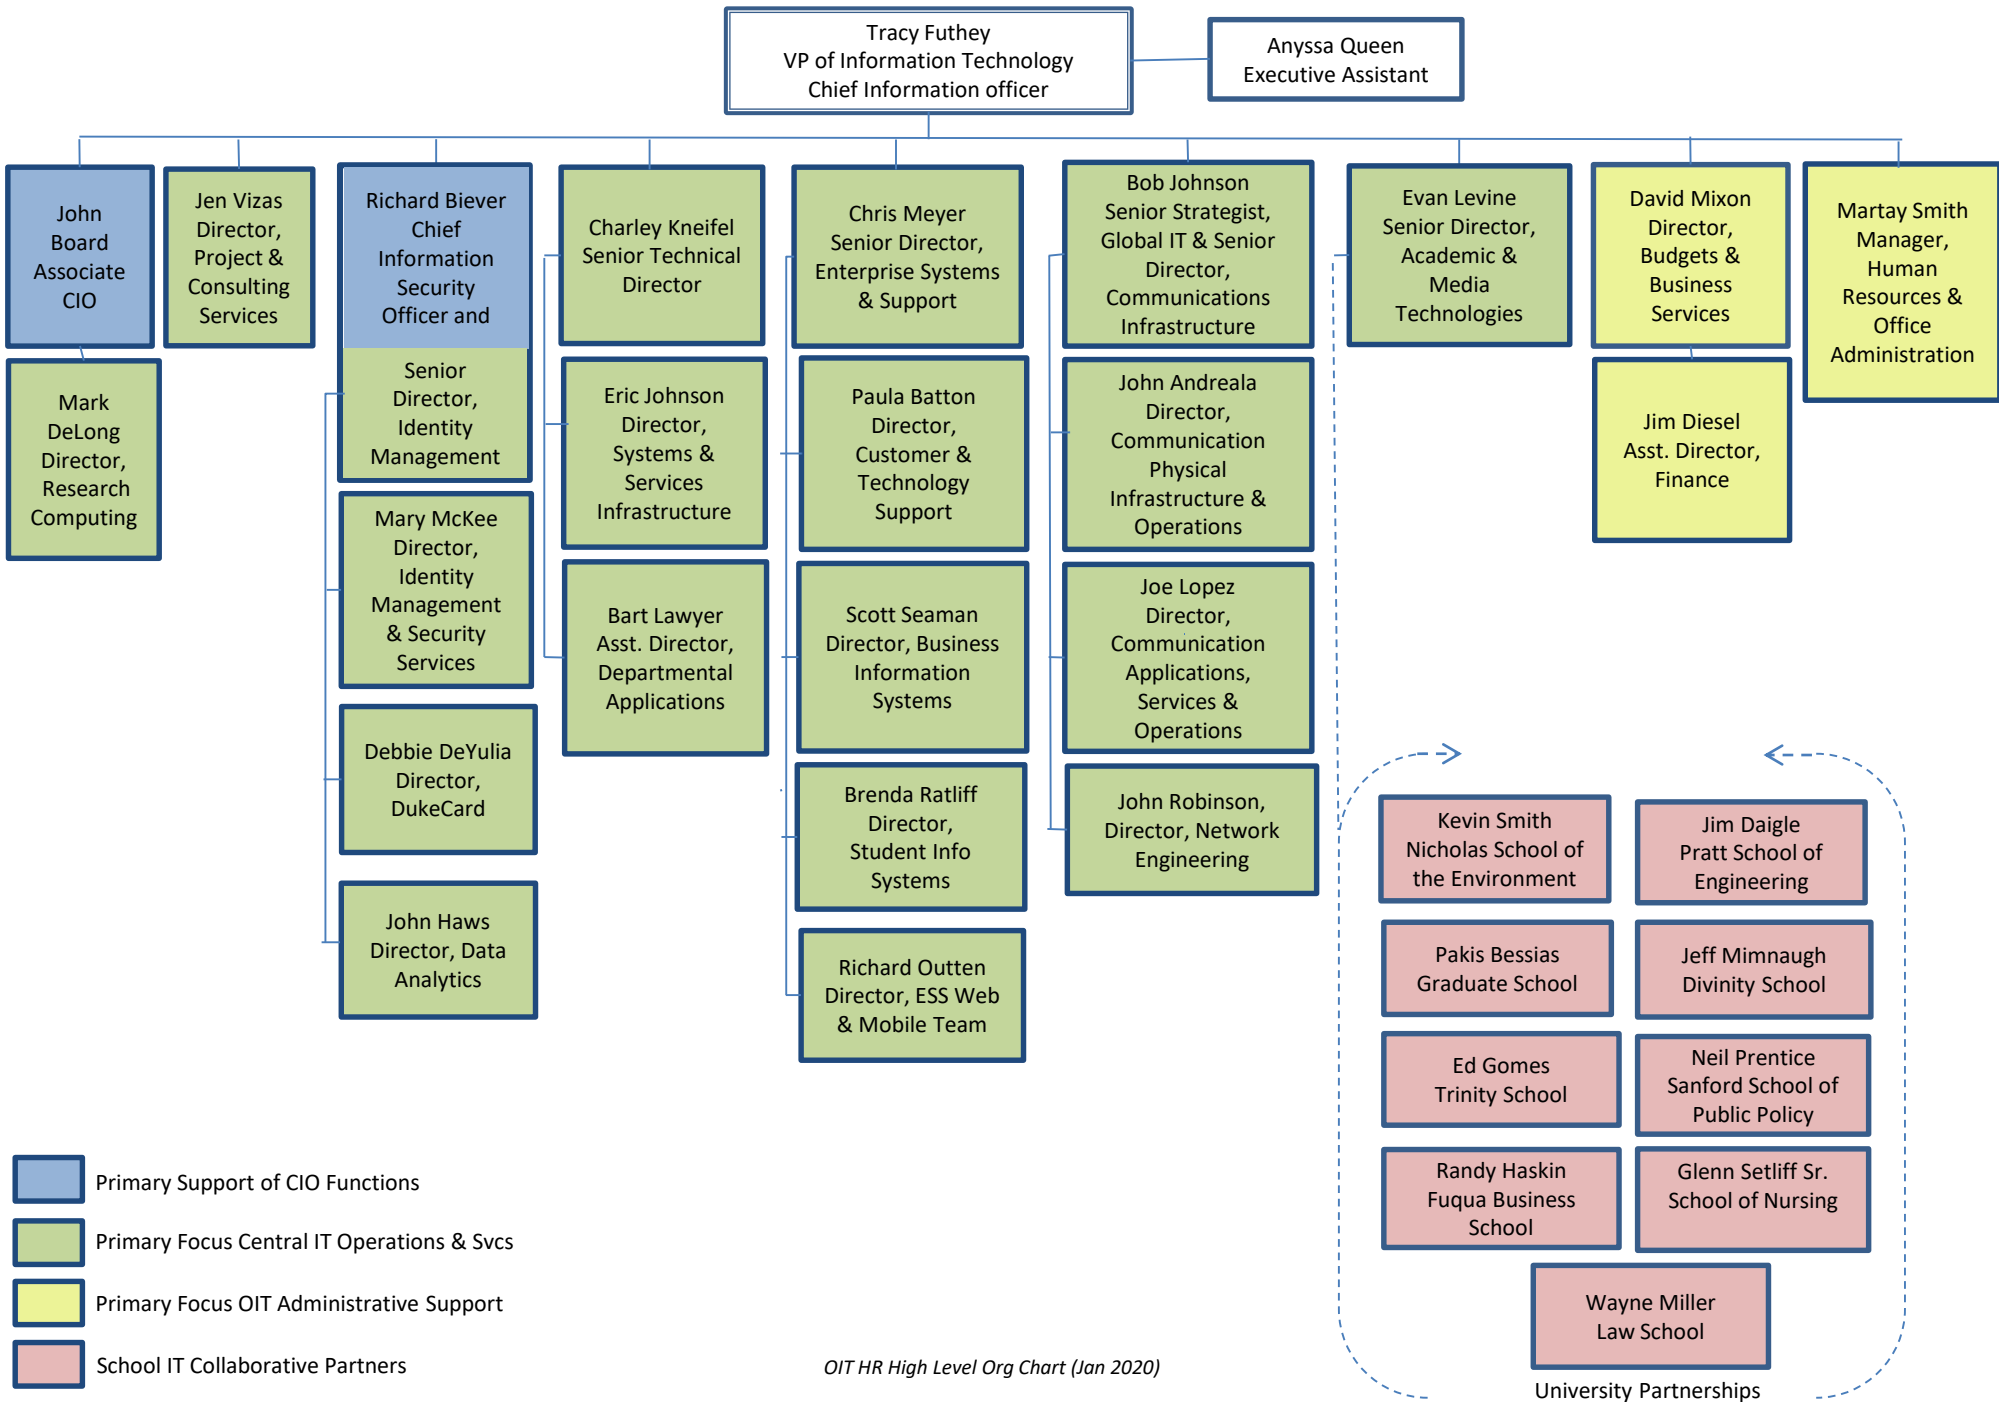

# Office of Information Technology

- Primary Support of CIO Functions
- Primary Focus Central IT Operations & Svcs
- Primary Focus OIT Administrative Support
- School IT Collaborative Partners