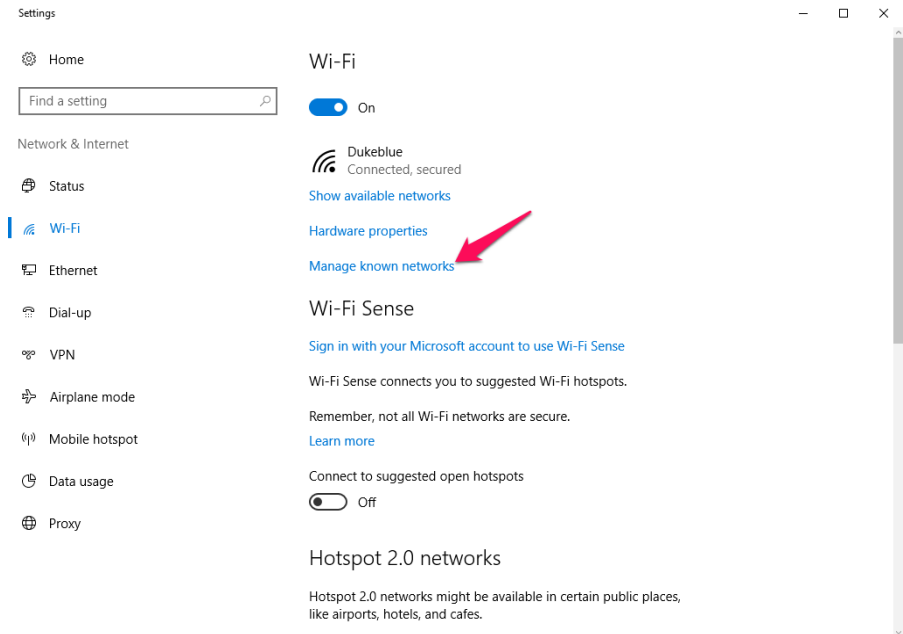

TIP

Prevent bouncing to unwanted WiFi networks

How to forget a network on a PC

Step 1

From WiFi icon

Click Network Settings

Step 2

Click on desired network